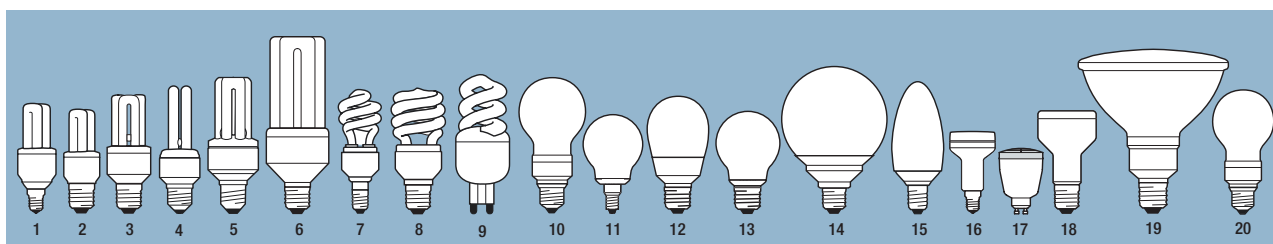

TECHNICAL DATA FOR OSRAM DULUXSTAR®

OSRAM DULUXSTAR® – with 3-year guarantee²