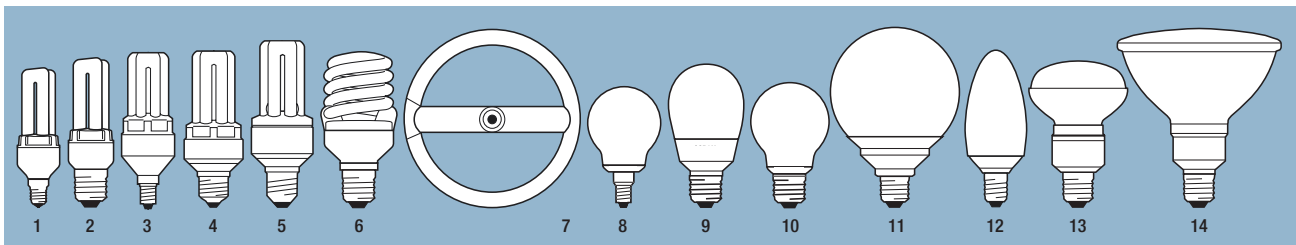

TECHNICAL DATA FOR OSRAM DULUX® SUPERSTAR

OSRAM DULUX® SUPERSTAR – with 5-year guarantee²